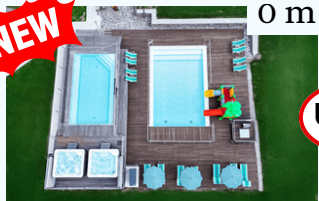

CENTRO Campitello
HISTORICAL CENTRE 2000 m
DA CANAZEI

0 m

UHC