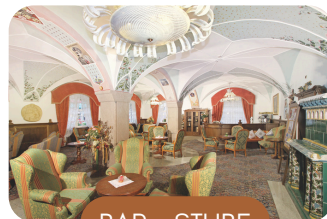

SCHLOSS HOTEL ★★★★★

**Dolomiti**  
HISTORIC CANAZEI

www.hoteldolomiticanazei.it

RESTAURANT

WELLNESS

BAR - STUBE

CAMERE PRESTIGE

0 m