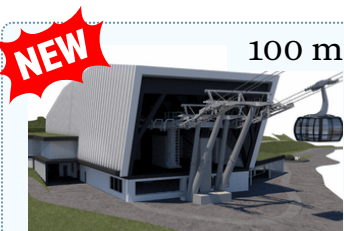

**NEW**

100 m

FUNIVIA 3S COL RODELLA-SELLA RONDA  
CABLE CAR STARTING POINT

2400 m

STADIO DEL GHIACCIO  
ICE STADIUM

1500 m

CINEMA I TEATRO - CANAZEI  
CINEMA & THEATER

300 m