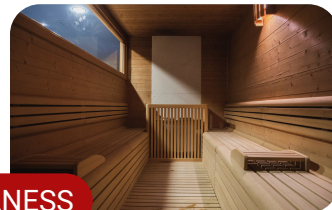

www.hotelrubinocampitellodifassa.it

WELLNESS