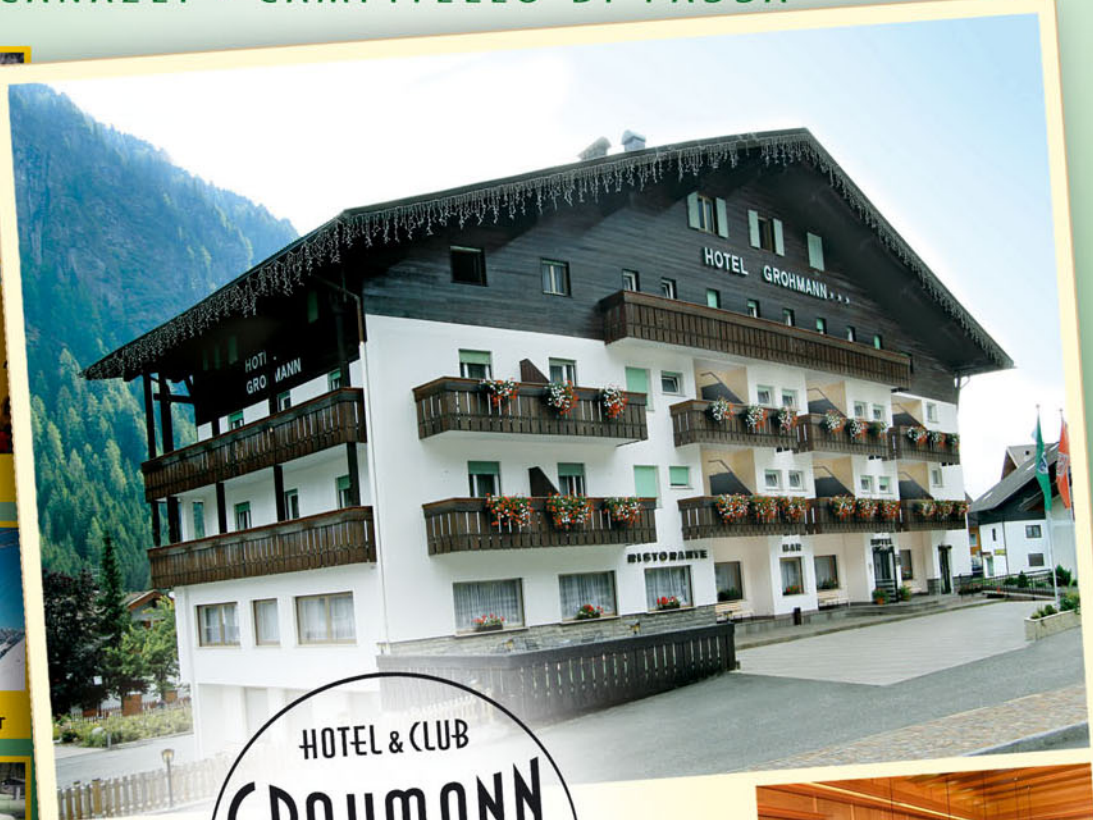

UNION HOTELS

CANAZEI - CAMPITELLO DI FASSA

by Fassa Hotels Group

SUMMER & WINTER SERVICE - SPORT & FUN - RELAX - ENTERTAINMENT

50m

CENTRO CAMPITELLO
HISTORICAL CENTER

1500m

CENTRO CANAZEI
HISTORICAL CENTER

50m

PARTENZA FUNIVIA
CABLE CAR STARTING POINT

1600m

PARCO ACQUATICO - 5 PISCINE
WATER PARK - 5 POOLS

1500m

CINEMA - TEATRO
THEATER & MOVIE

2200m

STADIO DEL GHIACCIO
ICE STADIUM

150m

PARK CAMPITELLO
SPORT & RELAX

900m

TENDONE - LAGHETTO DEI PINI
FASSA PARK
RELAX - CHILDREN'S PLAYS

HOTEL & CLUB
GROHMANN
☆☆☆ Touring

CAMPITELLO DI FASSA

Campitello di Fassa - Strèda Dolomites, 82
Tel. +39 0462 750333 - 601033